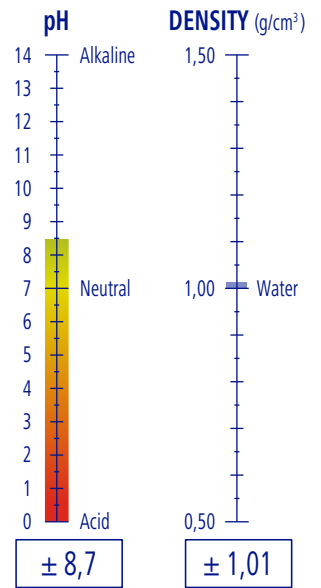

CHARACTERISTICS

APPLICATIONS

DOSING

2 %

PROFITABILITY

5 l of product
833 m²

PROFLOOR

Ref. 9052067