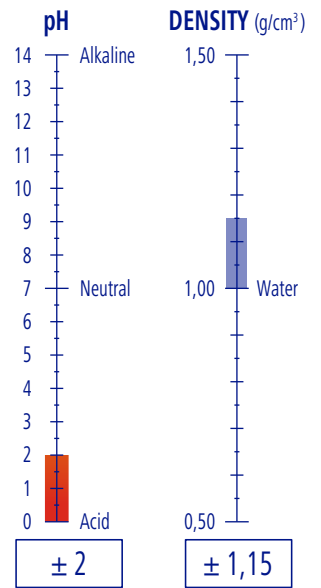

### CHARACTERISTICS

Liquid

White

Specific

### APPLICATIONS

### DOSING

### PROFITABILITY

**5 l** of product  
**33 m<sup>2</sup>**

PROFLOOR

Ref. 9050059

GP 5,75 Kg · 5,00 l

3 GP

36 GP

144 GP